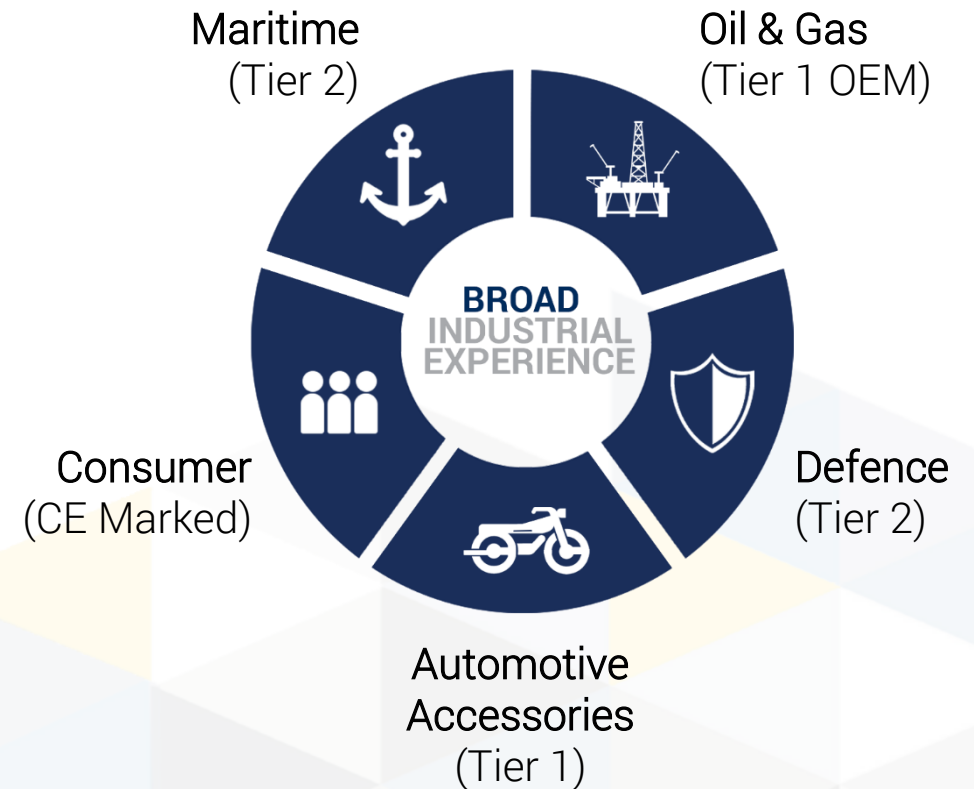

Product Realisation Team

Who?

Operating out of the AFRC, we bring a technology agnostic and holistic approach to product development.

What?

We aim to realise unique product development opportunities through the promotion of novel materials or methods of manufacture, where appropriate.